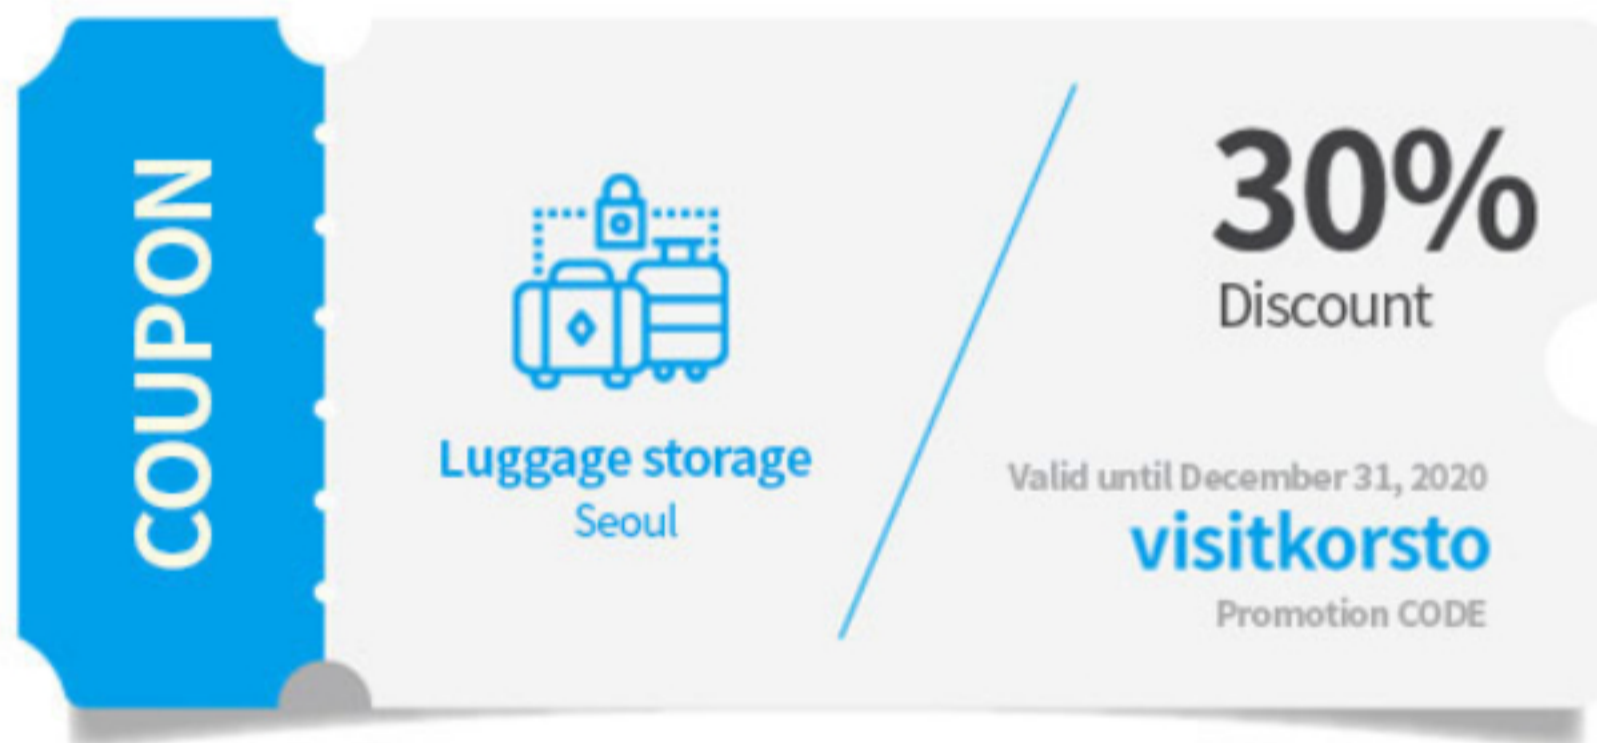

Leave your heavy luggage anywhere, anytime.

SAFEX

Discount Coupon

Airport ↔ Hotel luggage delivery

Luggage storage anywhere in Seoul

How to use

1. Access the website.
2. Enter the time/place and coupon code.
3. Enter the information and proceed with payment.